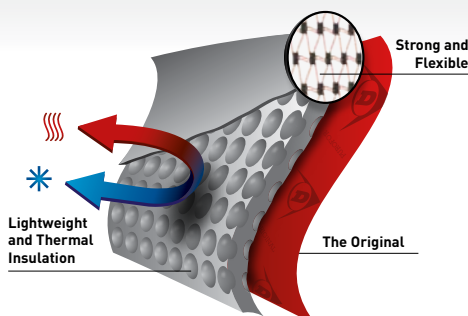

WWW.DUNLOPBOOTS.COM

ARTICLE C762041

PUROFORT®
THE ORIGINAL